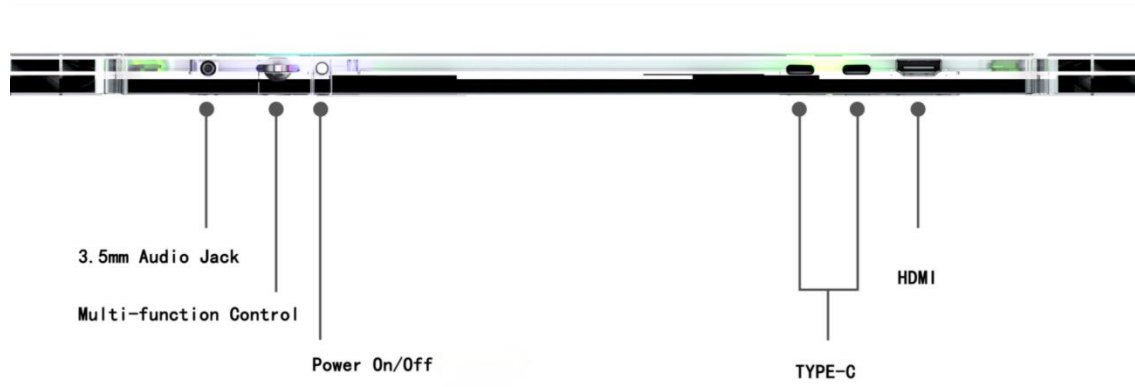

4.0. Technical Specifications