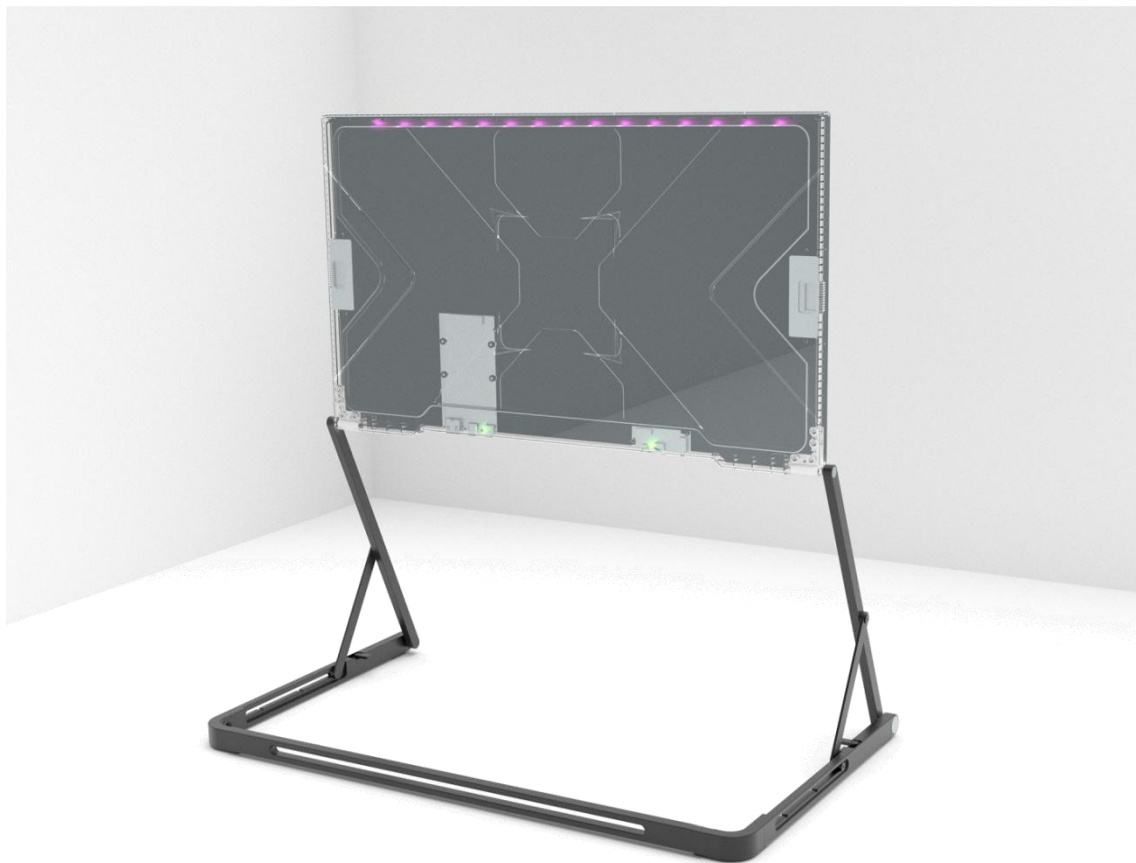

1.0. Introduction

This product is a 21.5-inch large-format, all-in-one transparent display solution featuring cutting-edge transparent display technology. Its core value lies in utilizing a high-transparency screen to seamlessly superimpose crisp digital content onto the physical environment, creating a dynamic visual experience characterized by the blending of virtual and real elements, remarkable depth, and a futuristic technological aesthetic.

The product employs a highly integrated, monolithic design with a built-in, sturdy, and ergonomically designed proprietary stand, ensuring immediate setup and reliable support while maintaining an elegant profile. In terms of connectivity, this display is equipped with a comprehensive interface suite: one standard HDMI port ensures broad compatibility with various video sources. It also features two versatile full-function Type-C ports, which not only support single-cable audio/video signal transmission but can also simultaneously deliver power to the display. This design significantly simplifies cable management, enabling a clean and efficient setup for desktop or exhibition environments.

This large transparent screen is engineered for scenarios demanding exceptional visual impact and innovative interactivity. It serves as an ideal hardware platform for high-end commercial window displays, immersive digital art installations, interactive product demonstrations, and conceptual spatial design, aiming to unlock a new dimension where digital information converges with the physical world for its users.