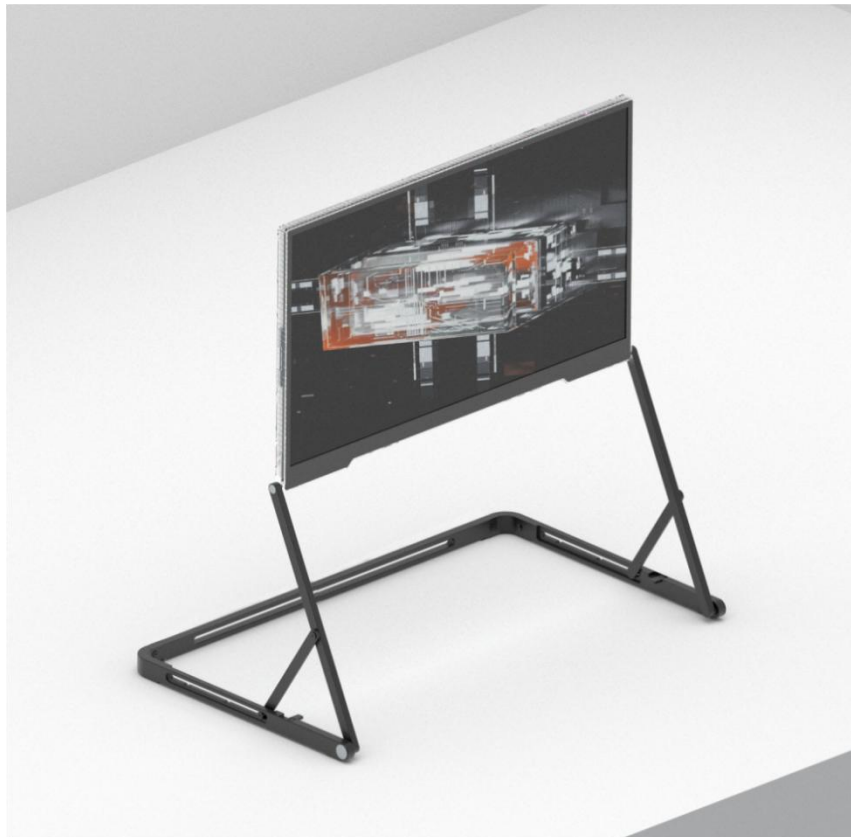

2.0. Features

- 21.5 inches FHD IPS Monitors
  - Display Resolution: 1920 x 1080p
  - Aspect Ratio: 16:9
  - Refresh Rate: 60 Hz
  - Color gamut: 72%NTSC
  - Brightness:300(±30) Nits
  - Wide Angle: 178°
- Connection and Interfaces
  - 1 x HDMI to HDMI
  - 1 x Full-Function Type-C to Type-C
- Power Delivery
  - Type C charging port
- Keys: Power On/Off Key, Multi-function Control Key
- Compatible with multiple systems and devices
  - Built-in flexible kick stand
  - 3 Adjustable Height
  - Compatible Laptop Size: ≤ 21 inches