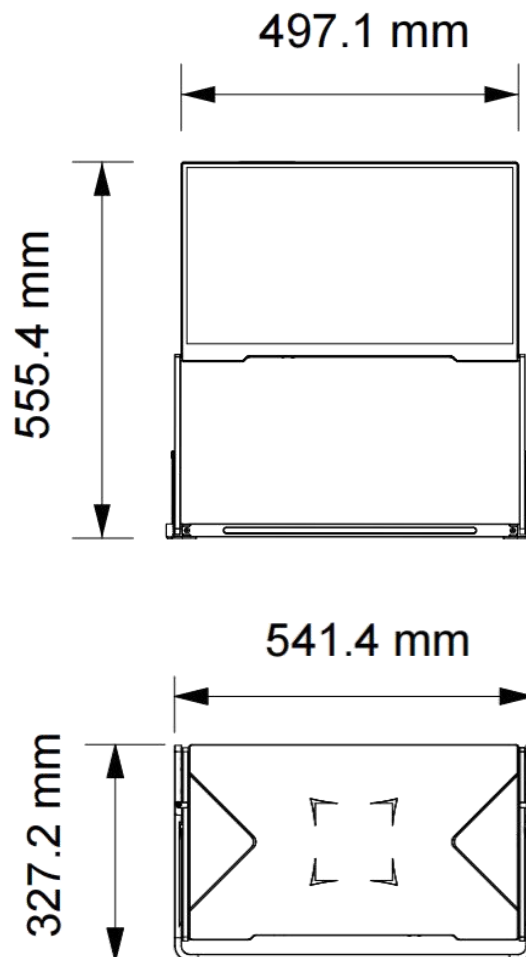

2.0. Features

- 21.5 inches FHD IPS Monitors
 - Display Resolution: 1920 x 1080p
 - Aspect Ratio: 16:9
 - Refresh Rate: 60 Hz
 - Color gamut: 72%NTSC
 - Brightness:300(±30) Nits
 - Wide Angle: 178°
- Connection and Interfaces
 - 1 x HDMI to HDMI
 - 1 x Full-Function Type-C to Type-C
- Power Delivery
 - Type C charging port
- Keys: Power On/Off Key, Multi-function Control Key
- Compatible with multiple systems and devices
 - Built-in flexible kick stand
 - 3 Adjustable Height
 - Compatible Laptop Size: ≤ 21 inches

4.0. Technical Specifications

3.5mm Audio Jack: 3.5mm headphone/microphone combo jack, supporting stereo audio output and mono microphone input.

Multi-function Control Key: This multifunction dial supports left/right scrolling and press operations: scrolling left/right switches options or adjusts values; a short press is used to confirm selections or save settings.

HDMI: Audio and video signal transmission, directly connected to monitor.

Description	Parameters
Panel Size	21.5" (16 : 9) Single Screen
Panel technology	IPS
Color gamut	72%NTSC
Display Colors	16.7 M
Resolution	1920 x 1080p
Viewing angle: Vertical Horizontal	85° (typical) 85° (typical)
Brightness (Typ.)	300(±30) Nits
Keys	Keys: Power On/Off Key, Multi-function Control Key
Speaker	2 x 6 Ω 2W
Refresh rate	60 Hz
Connectivity	1 x HDMI to HDMI 1 x Full-Function Type-C to Type-C
Fold Angle	0~ 360°
Net Weight	2.3 KG
Cross Weight	3.8 KG
Package Size	405 x 587 x 62 mm
Operating Condition	Temperature:0°C-50°C Humidity:20%-80%
Storage condition	Temperature -20°C - +60°C Humidity: 5% - 90%, non-condensing
Power Charger	USB - PD
Certifications/Compliance	